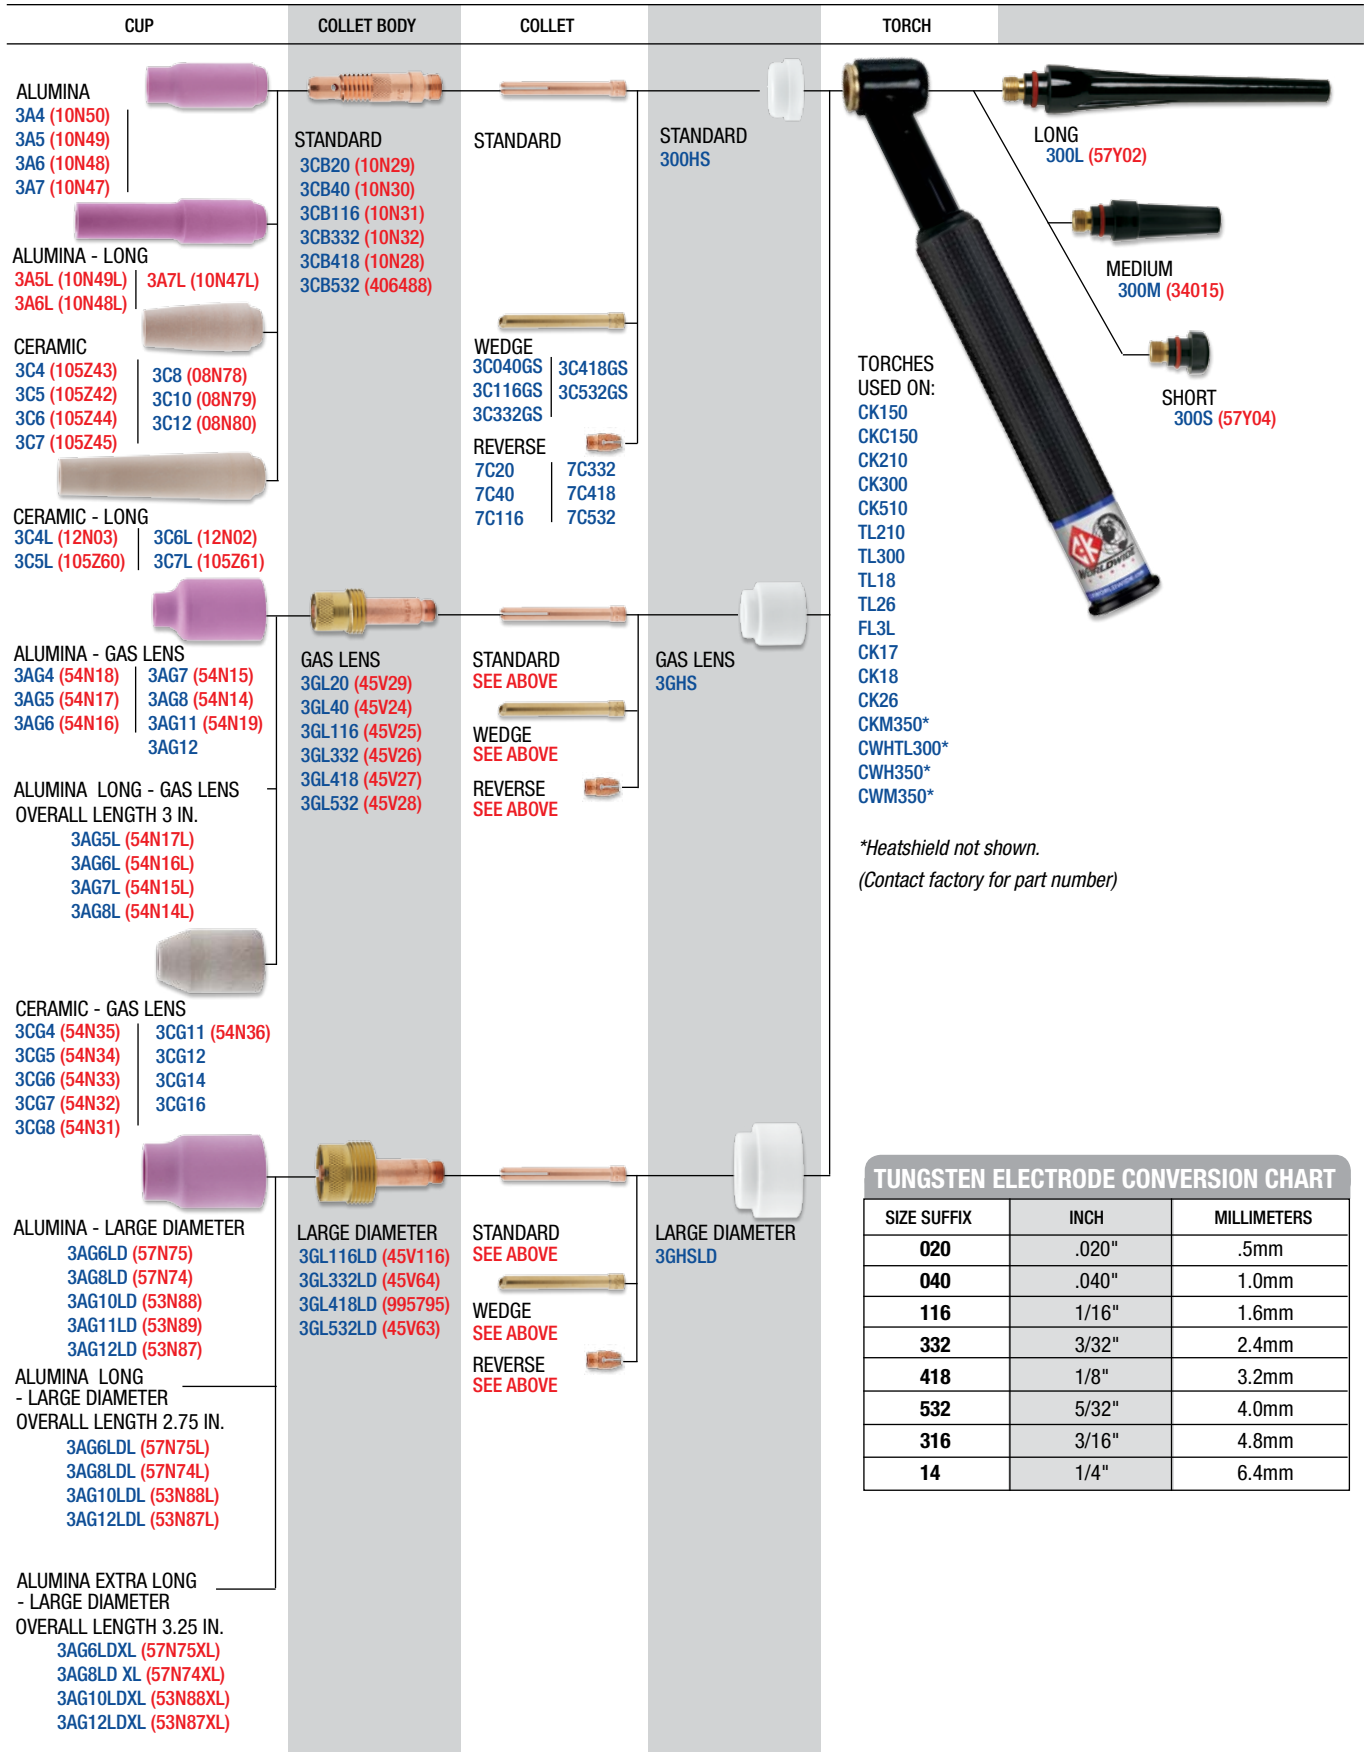

3 SERIES TORCH MODELS 17, 18, 26

TUNGSTEN ELECTRODE CONVERSION CHART

SIZE SUFFIX	INCH	MILLIMETERS
020	.020"	.5mm
040	.040"	1.0mm
116	1/16"	1.6mm
332	3/32"	2.4mm
418	1/8"	3.2mm
532	5/32"	4.0mm
316	3/16"	4.8mm
14	1/4"	6.4mm

*Heatshield not shown.
(Contact factory for part number)