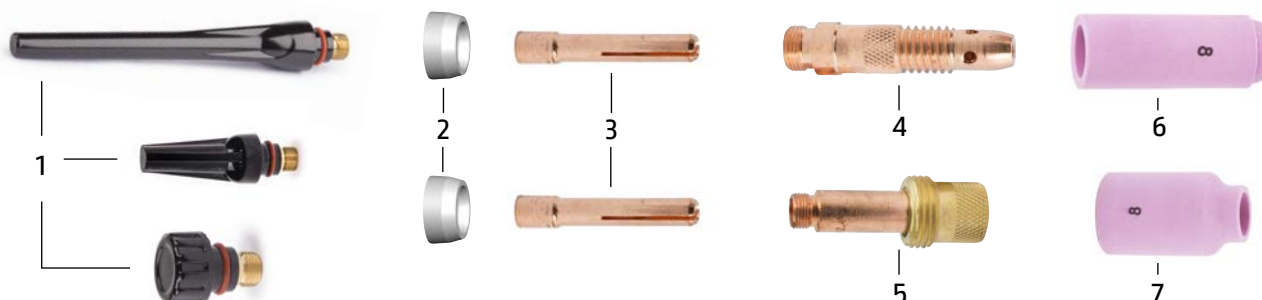

CALIBER EXPENDABLES FOR 17/18/26 TORCHES

	Product Description	Direct Replacement For	Standard Packaing Part Numbers (2/pack)	Bulk Packaging Part Numbers (10/pack)
1	Caliber Back Cap - Long	57Y02	KP4746-L	KP4746-L-B10
	Caliber Back Cap - Medium	57Y03	KP4746-M	KP4746-M-B10
	Caliber Back Cap - Short	57Y04	KP4746-S	KP4746-S-B10
2	Caliber Insulator - Standard	18CG	KP4748-ST	KP4748-ST-B10
	Caliber Insulator - Gas Lens	54N01	KP4748-GL	KP4748-GL-B10
3	Caliber Collet - 0.020 in (0.5 mm)	10N21	KP4750-020*	KP4750-020-B10
	Caliber Collet - 0.040 in (1.0 mm)	10N22	KP4750-040*	KP4750-040-B10
	Caliber Collet - 1/16 in (1.6 mm)	10N23	KP4750-116*	KP4750-116-B10
	Caliber Collet - 3/32 in (2.4 mm)	10N24	KP4750-332*	KP4750-332-B10
	Caliber Collet - 1/8 in (3.2 mm)	10N25	KP4750-18*	KP4750-18-B10
	Caliber Collet - 5/32 in (4.0 mm)	54N20	KP4750-532*	KP4750-532-B10
4	Caliber Collet Body - 0.020 in (0.5 mm)	10N29	KP4752-020	KP4752-020-B10
	Caliber Collet Body - 0.040 in (1.0 mm)	10N30	KP4752-040	KP4752-040-B10
	Caliber Collet Body - 1/16 in (1.6 mm)	10N31	KP4752-116	KP4752-116-B10
	Caliber Collet Body - 3/32 in (2.4 mm)	10N32	KP4752-332	KP4752-332-B10
	Caliber Collet Body - 1/8 in (3.2 mm)	10N33	KP4752-18	KP4752-18-B10
	Caliber Collet Body - 5/32 in (4.0 mm)	406488	KP4752-532	KP4752-532-B10
5	Caliber Gas Lens - 0.020 in (0.5 mm)	45V29	KP4754-020	KP4754-020-B10
	Caliber Gas Lens - 0.040 in (1.0 mm)	45V24	KP4754-040	KP4754-040-B10
	Caliber Gas Lens - 1/16 in (1.6 mm)	45V25	KP4754-116	KP4754-116-B10
	Caliber Gas Lens - 3/32 in (2.4 mm)	45V26	KP4754-332	KP4754-332-B10
	Caliber Gas Lens - 1/8 in (3.2 mm)	45V27	KP4754-18	KP4754-18-B10
	Caliber Gas Lens - 5/32 in (4.0 mm)	45V28	KP4754-532	KP4754-532-B10
6	Caliber Collet Body Cup - #4	10N50	KP4756-4	KP4756-4-B10
	Caliber Collet Body Cup - #5	10N49	KP4756-5	KP4756-5-B10
	Caliber Collet Body Cup - #6	10N48	KP4756-6	KP4756-6-B10
	Caliber Collet Body Cup - #7	10N47	KP4756-7	KP4756-7-B10
	Caliber Collet Body Cup - #8	10N46	KP4756-8	KP4756-8-B10
	Caliber Collet Body Cup - #10	10N45	KP4756-10	KP4756-10-B10
7	Caliber Gas Lens Cup - #4	54N18	KP4758-4	KP4758-4-B10
	Caliber Gas Lens Cup - #5	54N17	KP4758-5	KP4758-5-B10
	Caliber Gas Lens Cup - #6	54N16	KP4758-6	KP4758-6-B10
	Caliber Gas Lens Cup - #7	54N15	KP4758-7	KP4758-7-B10
	Caliber Gas Lens Cup - #8	54N14	KP4758-8	KP4758-8-B10
	Caliber Gas Lens Cup - #11	54N19	KP4758-11	KP4758-11-B10